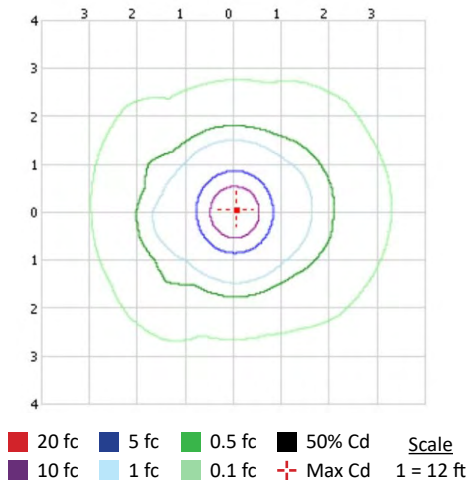

Premium Series

64W 4' Wrap Around

Square Lens

L x W x H = 49" x 7" x 2.75"

Watts	Lumens	lm/W
62	6,388	103.8

Footcandle Plot @ 12 ft

Description

Carson's 62W 4' linear LED 2-lamp square wrap around delivers general ambient lighting for dry wall ceiling applications. Compatible with sensors and emergency batteries, the surface mounted fixture has a metal housing with plastic end caps and acrylic diffuser. Ideal to replace F54 fluorescent wrap arounds in hallways and offices.

Key Features

- Uses Epistar SMD2835 chip
- Rated for 50,000 hours
- 10 year warranty
- UL listing: E468194
- Power Factor: 0.99
- LED quantity: 384 chips
- Input voltage: AC 110V-277V
- Surface mount ceiling application
- Metal housing with plastic end caps
- Square acrylic diffuser
- Single side powered bi-pin energizes unshunted lampholder
- Dimmable Sensor = Wattstopper FSP211
- On/Off Sensor = Leviton 420-OSFLA-ITW
- Annual Savings of \$26.98

Calculations are based on 4,380 annual hours of operation and \$0.14 average cost per kWh

Ordering Information: CT-D02064ABN

CT	D	02	064	A	B	N	Options
Line	Chip	Dimmable	Watts	Series	Type	Color	
CT - Premium	D - DC	01 - Triac Dimmable 02 - Non-dimmable 03 - 0-10V Dimmable	064 - 64W/4 ft square	A - Wrap	B - Clear F - Frosted	N - 5000K	DS - Dimmable Sensor OS - On/Off Sensor EB - Emergency Battery