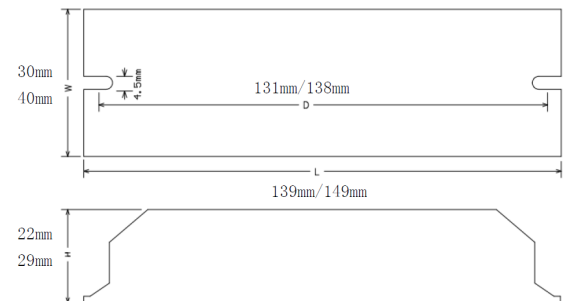

Dimensions

Installation Diagram

Ordering Information: CT-020EB

020

EB

Watts

Series

020 - 20W
040 - 40W