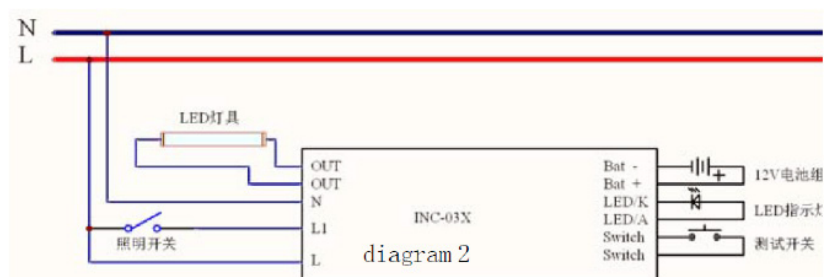

Installation Diagram

Ordering Information: CT-020EB

020

EB

Watts

Series

020 - 20W
040 - 40W

EB - Emergency Backup