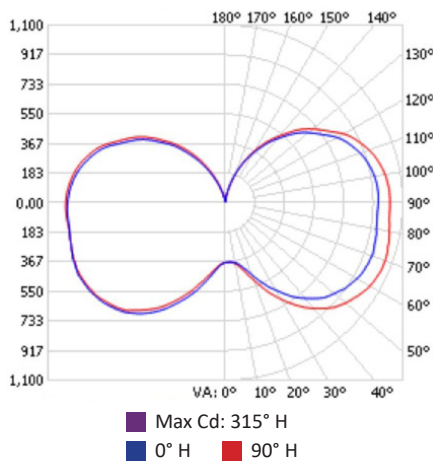

Lite Series

80W Corn Lamp

Do not use in enclosed fixture

L x D = 10.5" x 5.25"

Watts	Lumens	lm/W
82	9,092	111.0

Polar Candela Distribution

Description

Carson's 82W LED corn lamp emits 9,092 lumens with 360° illumination performance equal to 150W high pressure sodium lamp. An E39 mogul screw base retrofits into sockets which bypass the ballast and run directly off line voltage. Suitable for indoor or outdoor applications such as high bay or shoe box retrofits.

Key Features

- Uses Epistar SMD2835 chip
- Rated for 50,000 hours
- 5 year warranty
- UL listing: E470558
- DLC Qualified Product List (Model #: NS-WLC80W)
- Color Rendering Index: 76
- Total Harmonic Distortion: 18.05%
- Power Factor: 0.91
- Input voltage: AC 110V-277V
- LED quantity: 560 chips
- E39 mogul screw base
- White powder coated base
- Built-in internal driver - bypass external ballast
- Annual Savings of \$49.92

Calculations are based on 4,380 annual hours of operation and \$0.14 average cost per kWh

Ordering Information: CL-D02080CMN

CL	D	02	080	C	M	N
Line	Chip	Dimmable	Watts	Series	Type	Color
CL - Lite	D - DC	02 - Non-dimmable	080 - 82W	C - Corn	M - E39 base	Y - 3000K C - 4000K N - 5000K