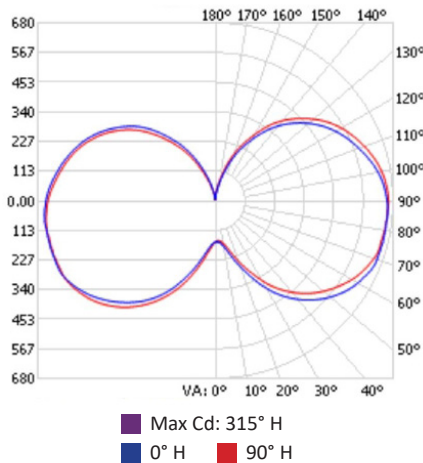

Lite Series

60W Corn Lamp

L x D = 10" X 4"

Watts	Lumens	lm/W
61	6,065	99.5

Polar Candela Distribution

Description

Carson's 61W LED corn lamp emits 6,065 lumens with 360° illumination performance equal to 150W high pressure sodium lamp. An E26 medium or E39 mogul screw base retrofits into sockets which bypass the ballast and run directly off line voltage. Suitable for indoor or outdoor applications such as high bay or shoe box retrofits.

Key Features

- Uses Epistar SMD2835 chip
- Rated for 50,000 hours
- 5 year warranty
- UL listing: E470558
- DLC Qualified Product List (Model #: NS-WLC60W)
- Color Rendering Index: 75
- Total Harmonic Distortion: 13.06%
- Power Factor: 0.92
- Input voltage: AC 110V-277V
- LED quantity: 416 chips
- E26 medium or E39 mogul screw base
- White powder coated base
- Built-in internal driver - bypass external ballast
- Annual Savings of \$55.19

Calculations are based on 4,380 annual hours of operation and \$0.14 average cost per kWh

Ordering Information: CL-D02060CBN

CL	D	02	060	C	B	N
Line	Chip	Dimmable	Watts	Series	Type	Color
CL - Lite	D - DC	02 - Non-dimmable	060 - 61W	C - Corn	B - E26 base M - E39 base	Y - 3000K C - 4000K N - 5000K