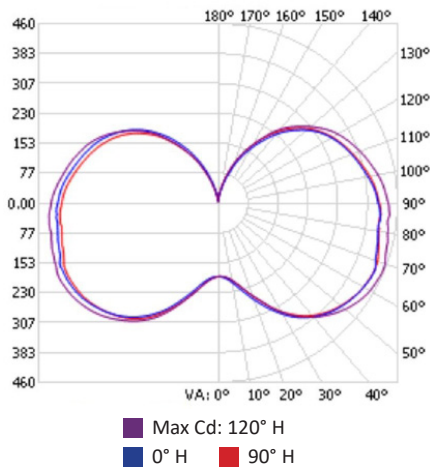

Lite Series

50W Corn Lamp

L x D = 9.5" X 4"

Watts	Lumens	lm/W
52	5,665	110.0

Polar Candela Distribution

Description

Carson's 52W LED corn lamp emits 5,665 lumens with 360° illumination performance equal to 150W high pressure sodium lamp. An E26 medium or E39 mogul screw base retrofits into sockets which bypass the ballast and run directly off line voltage. Suitable for indoor or outdoor applications such as high bay or shoe box retrofits.

Key Features

- Uses Epistar SMD2835 chip
- Rated for 50,000 hours
- 5 year warranty
- UL listing: E470558
- DLC Qualified Product List (Model #: NS-WLC50W)
- Color Rendering Index: 81
- Total Harmonic Distortion: 13.95%
- Power Factor: 0.91
- Input voltage: AC 110V-277V
- LED quantity: 230 chips
- E26 medium or E39 mogul screw base
- White powder coated base
- Built-in internal driver - bypass external ballast
- Annual Savings of \$61.32

Calculations are based on 4,380 annual hours of operation and \$0.14 average cost per kWh

Ordering Information: CL-D02050CBN

CL	D	02	050	C	B	N
Line	Chip	Dimmable	Watts	Series	Type	Color
CL - Lite	D - DC	02 - Non-dimmable	050 - 52W	C - Corn	B - E26 base M - E39 base	Y - 3000K C - 4000K N - 5000K