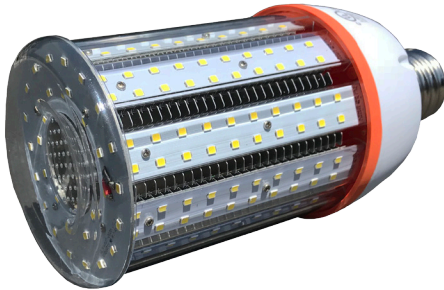

Lite Series

50W Corn Lamp

L x D = 9.5" X 4"

Watts	Lumens	lm/W
52	5,665	110.0

Polar Candela Distribution

Description

Carson's 52W LED corn lamp emits 5,665 lumens with 360° illumination performance equal to 150W high pressure sodium lamp. An E26 medium or E39 mogul screw base retrofits into sockets which bypass the ballast and run directly off line voltage. Suitable for indoor or outdoor applications such as high bay or shoe box retrofits.

Key Features

- Uses Epistar SMD2835 chip
- Rated for 50,000 hours
- 5 year warranty
- UL listing: E470558
- DLC Qualified Product List (Model #: NS-WLC50W)
- Color Rendering Index: 81
- Total Harmonic Distortion: 13.95%
- Power Factor: 0.91
- Input voltage: AC 110V-277V
- LED quantity: 230 chips
- E26 medium or E39 mogul screw base
- White powder coated base
- Built-in internal driver - bypass external ballast
- Annual Savings of \$61.32

Calculations are based on 4,380 annual hours of operation and \$0.14 average cost per kWh

Ordering Information: CL-D02050CBN

CL	D	02	050	C	B	N
Line	Chip	Dimmable	Watts	Series	Type	Color
CL - Lite	D - DC	02 - Non-dimmable	050 - 52W	C - Corn	B - E26 base M - E39 base	Y - 3000K C - 4000K N - 5000K